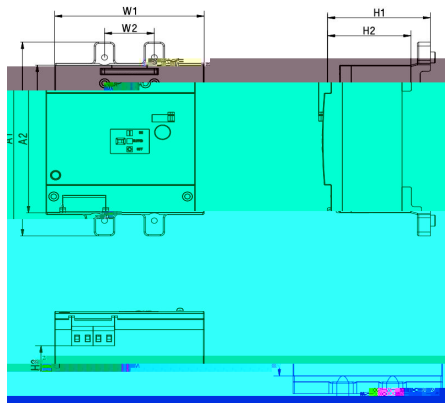

# STMCCB

**上图电气有限公司**  
SHANGTU ELECTRICAL CO., LTD.

只允许专业人员或受过专业  
训练的人员进行下列工作

Only qualified or instructed persons may  
carry out the following operations

**危险触电！**

Electric Current!  
Danger to life!

5

**STMCCB**