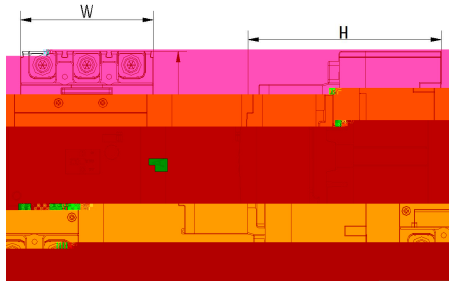

# STMCCB

**上图电气有限公司**  
SHANGTU ELECTRICAL CO., LTD.

只允许专业人员或受过专业  
训练的人员进行下列工作

Only qualified or instructed persons may  
carry out the following operations

**危险触电！**

Electric Current!  
Danger to life!

5

**STMCCB**